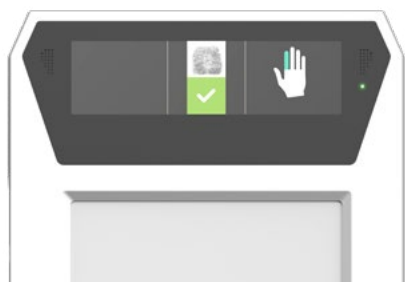

Key Benefit

LIVETOUCH PALM is designed for stationary and mobile operation

LIVETOUCH PALM: The Most Compact and Intuitive Palm Scanner

Discover a new level of flexibility in palm-print capture

With LIVETOUCH PALM, DERMALOG JENETRIC sets new standards for palm scanners. The LIVETOUCH PALM features an exceptionally compact design and ease of use that is unmatched in the market. With a weight of only 1 kg and compact dimensions, the scanner is particularly suitable for portable use, opening up entirely new possibilities for law enforcement agencies in the field of identification procedures.

Outstanding Compact Design

With dimensions of 190 mm x 220 mm x 34 mm and a total weight of only 1 kg, the LIVETOUCH PALM is one of the most compact and lightweight palm scanners available on the market. This makes the device particularly suitable for applications that require portable use.

Multiple Palm and Fingerprint Capture Options

In addition to upper, lower and writer's palm prints LIVETOUCH PALM offers enrollment for single flat and rolled fingerprint as well as tenprints using the 4-4-2 method. The results are high-resolution 500 dpi images for accurate matching.

Interactive User Guidance

For fast and convenient palm and fingerprint capture, the LIVETOUCH PALM features a multi-color display that clearly and efficiently guides users through each step of the process. If the enrollment is incorrect, the device displays corrective instructions.