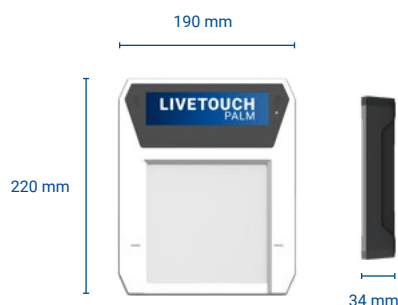

Key Benefit

LIVETOUCH PALM is designed for stationary and mobile operation

LIVETOUCH PALM: The Most Compact and Intuitive Palm Scanner

Discover a new level of flexibility in palm-print capture

With LIVETOUCH PALM, DERMALOG JENETRIC sets new standards for palm scanners. The LIVETOUCH PALM features an exceptionally compact design and ease of use that is unmatched in the market. With a weight of only 1 kg and compact dimensions, the scanner is particularly suitable for portable use, opening up entirely new possibilities for law enforcement agencies in the field of identification procedures.

Outstanding Compact Design

With dimensions of 190 mm x 220 mm x 34 mm and a total weight of only 1 kg, the LIVETOUCH PALM is one of the most compact and lightweight palm scanners available on the market. This makes the device particularly suitable for applications that require portable use.