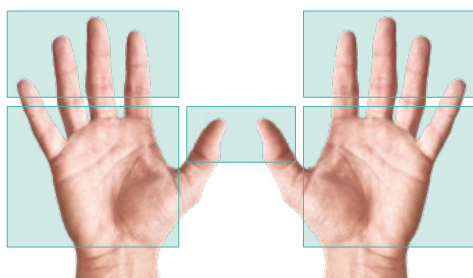

Key Benefit

LIVETOUCH PALM is designed for stationary and mobile operation

LIVETOUCH PALM: The Most Compact and Intuitive Palm Scanner

Discover a new level of flexibility in palm-print capture

With LIVETOUCH PALM, DERMALOG JENETRIC sets new standards for palm scanners. The LIVETOUCH PALM features an exceptionally compact design and ease of use that is unmatched in the market. With a weight of only 1 kg and compact dimensions, the scanner is particularly suitable for portable use, opening up entirely new possibilities for law enforcement agencies in the field of identification procedures.

Outstanding Compact Design

With dimensions of 190 mm x 220 mm x 34 mm and a total weight of only 1 kg, the LIVETOUCH PALM is one of the most compact and lightweight palm scanners available on the market. This makes the device particularly suitable for applications that require portable use.

Multiple Palm and Fingerprint Capture Options

In addition to upper, lower and writer's palm prints LIVETOUCH PALM offers enrollment for single flat and rolled fingerprint as well as tenprints using the 4-4-2 method. The results are high-resolution 500 dpi images for accurate matching.

Interactive User Guidance

For fast and convenient palm and fingerprint capture, the LIVETOUCH PALM features a multi-color display that clearly and efficiently guides users through each step of the process. If the enrollment is incorrect, the device displays corrective instructions.