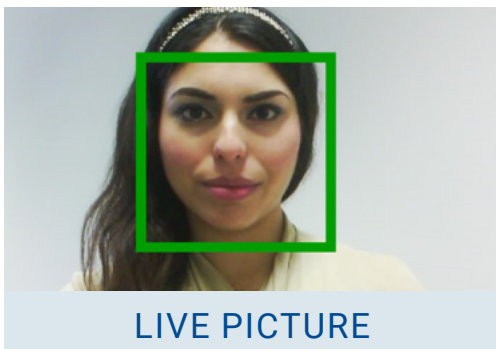

Face biometrics increases the security of monitoring systems, access control, mobile solutions, law enforcement and border control - Face Matching Solutions by DERMALOG are part of border control in the Republic of Maldives, Brunei and Cambodia.

The DERMALOG Face Identification Solution is robust against:

- > Typical gesture changes
- > Pose (+/- 30° (horizontal) +/-15° (vertical) deviation from frontal image)
- > Partial face occlusion
- > Beard and hair style changes
- > Glasses (except reflecting sun glasses)
- > Lighting changes

DERMALOG Face Identification:

The Face Identification Solution presents the most likely matches to the user.

The DERMALOG Face Liveness Detection prevents persons using photographs and masks from getting access.