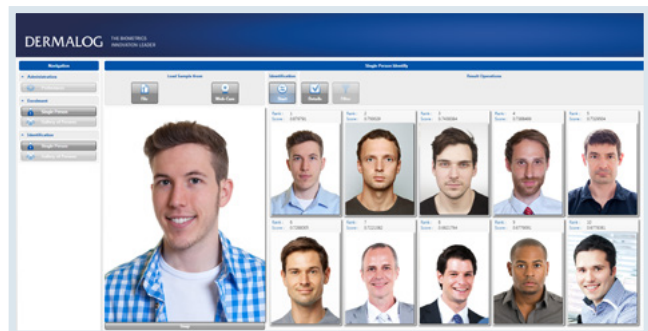

DERMALOG's Face Solution instantly compares facial images from various sources to large image databases, supporting the biometric identification, comparison and verification of individuals. It comes with an easy-to-use interface including a hit list function that presents all possible matches to the user.

As an essential step in the face recognition process, the DERMALOG Face Identification Solution can localize the face within an image and determine the position of the eyes - operating reliable even under varying illumination conditions.

The DERMALOG Face Matching incorporates state-of-the-art technologies. Algorithm optimization has resulted in superior independence from facial variances such as pose, mimic, age variance, different hairstyles, glasses or temporary lighting changes.

Face biometrics increases the security of monitoring systems, access control, mobile solutions, law enforcement and border control - Face Matching Solutions by DERMALOG are part of border control in the Republic of Maldives, Brunei and Cambodia.

The DERMALOG Face Identification Solution is robust against:

- > Typical gesture changes
- > Pose (+/- 30° (horizontal) +/-15° (vertical) deviation from frontal image)
- > Partial face occlusion
- > Beard and hair style changes
- > Glasses (except reflecting sun glasses)
- > Lighting changes

DERMALOG Face Identification:

The Face Identification Solution presents the most likely matches to the user.