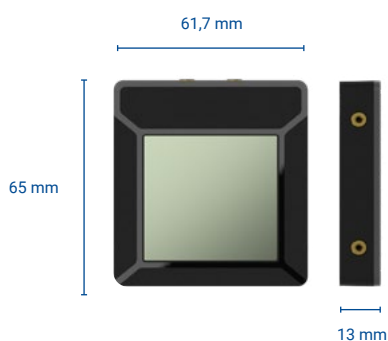

LIVETOUCH DUO enables seamless integration into any portable application.

LIVETOUCH DUO: Compact FAP 45 Fingerprint Scanner

The best choice for mobile enrollment and identification

Our LIVETOUCH DUO is a highly compact FAP 45 dual fingerprint scanner that provides certified image quality for both flat and rolled fingerprints. The LIVETOUCH DUO's low weight, minimal size and low power consumption make it the best choice for mobile enrollment and identification.

Highly Compact Design

With a thickness of only 13 mm and a total weight of only 60 g, the LIVETOUCH DUO is one of the most compact dual fingerprint scanners on the market. Each component is designed to save space and weight in portable jump kits or mobile devices.

Product Features

- > High-resolution images at 500 dpi
- > Compact dimensions: 61.7 mm x 65 mm x 13 mm
- > Captures flat (1/2) and rolled fingerprints
- > Certifications: FBI, CE, FCC, RoHS
- > IP65 protection class according to DIN EN 60529
- > Operates in direct sunlight
- > Scratch resistant surface