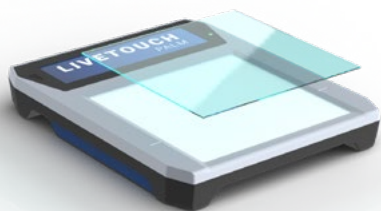

### Multiple Palm and Fingerprint Capture Options

In addition to upper, lower and writer's palm prints LIVETOUCH PALM offers enrollment for single flat and rolled fingerprint as well as tenprints using the 4-4-2 method. The results are high-resolution 500 dpi images for accurate matching.

### Interactive User Guidance

For fast and convenient palm and fingerprint capture, the LIVETOUCH PALM features a multi-color display that clearly and efficiently guides users through each step of the process. If the enrollment is incorrect, the device displays corrective instructions.

### Document & Signature Capture

In addition to capturing palm and fingerprints, LIVETOUCH PALM also captures hand signatures via its integrated touchscreen. Furthermore, the device's TFT optical sensor scans documents up to 127 mm x 127 mm in size. This eliminates the need for additional equipment.