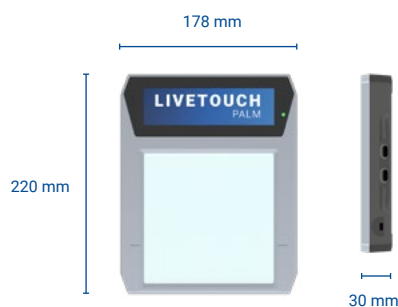

## Discover a new level of flexibility in palm-print capture

With LIVETOUCH PALM, DERMALOG JENETRIC sets new standards for palm scanners. The LIVETOUCH PALM features an exceptionally compact design and ease of use that is unmatched in the market. With a weight of only 1 kg and compact dimensions, the scanner is particularly suitable for portable use, opening up entirely new possibilities for law enforcement agencies in the field of identification procedures.