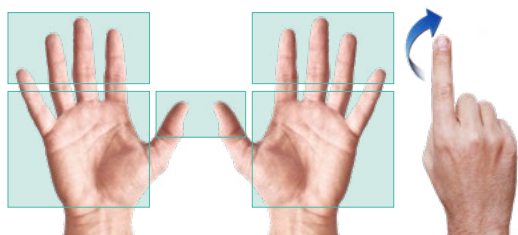

# LIVETOUCH PALM: The Most Compact and Intuitive Palm Scanner

## Discover a new level of flexibility in palm-print capture

With LIVETOUCH PALM, DERMALOG JENETRIC sets new standards for palm scanners. The LIVETOUCH PALM features an exceptionally compact design and ease of use that is unmatched in the market. With a weight of only 1 kg and compact dimensions, the scanner is particularly suitable for portable use, opening up entirely new possibilities for law enforcement agencies in the field of identification procedures.

### Outstanding Compact Design

With dimensions of 178 mm x 220 mm x 30 mm and a total weight of only 995 g, the LIVETOUCH PALM is one of the most compact and lightweight palm scanners available on the market. This makes the device particularly suitable for applications that require portable use.